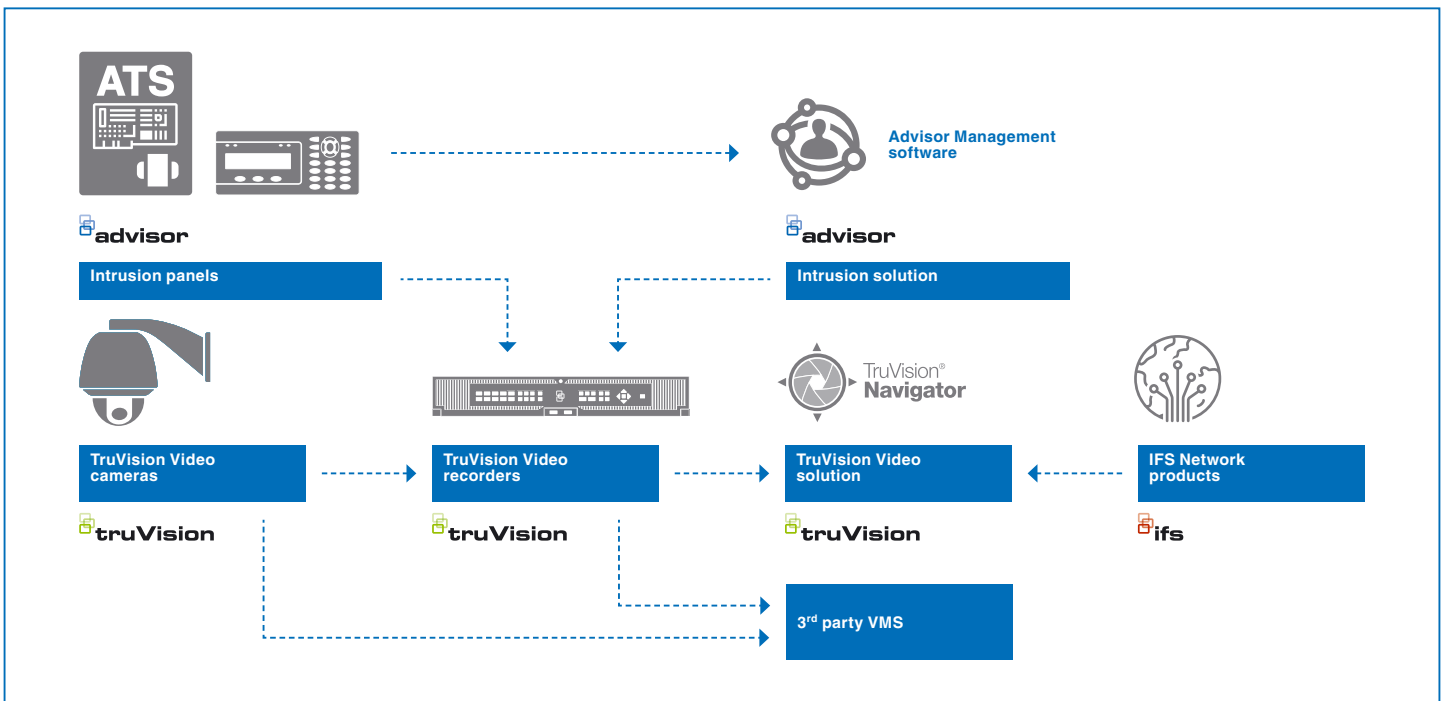

TruVision & IFS  
video security solutions

 **truVision**

 **ifs**

**Integrated video & transmission  
solutions**

A unique security system that combines different solutions. That is what we, at Carrier, can promise you

## Integrate & control your network switches through your video management software

### More about IFS integration

IFS Network products are fully integrated to the TruVision Navigator video management software. This allows you to actively monitor switches, control power to their embedded PoE ports, determine what cameras and storage devices are connected to which switches, monitor port usage and have full access to each switch's configuration pages. This greatly simplifies the day to day management of your video surveillance and security network infrastructure, and allows you to get the most out of your transmission equipment!

#### **More about OH integration**

The Osbourne Hoffman (OH) integration is a long standing component of TruVision video recorders. Every TruVision recorder comes by default with the ability to communicate over IP with Aritech intrusion panels, using the SIA/XSIA protocol.